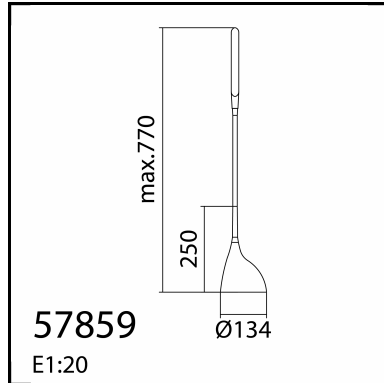

TECHNICAL DATA Nº 3.413 -578598102

LAMP INFO

Description:	LM ROBIN 10W blanco + dimmer 3 int		
Mark:	20001 TL Table Lamp		
Reference:	578598102		
Provisional Ref.:			
Range:	57859 ROBIN		
Code EAN:	8421797785987		
Measures (mm):	0770-0134-0134	Weight (kg):	1.40

Lampholder/Watts:	LED 10W	CCT:	4000K	Switch:	Touch
Bulb included:	Yes - SMD	Lm:	655.27	Dimmer:	Yes
Class:	III	Efi:	A++,A	Shade:	No
IP:	20	Ra:	96.4	Shrink wrap:	No
Transformer:	Yes	McAdam:	4.4	Applied Standard:	CE / LVD
Voltage/Frequency:	DC 12V - 0.7A	Power:	10.1W	Bulk:	No

PACKAGING DETAILS

	Individual Box	Outer Box	Master Box
Type:	MDC-MARRON / BROWN	MDC - MARRON / BROWN	
Units:	1.00	6.00	0.00
Measures:	0200-0158-0380	0490-0420-0400	
Gross Weight (kg):	1.64	11.27	-
CTN 40':	4.081,00		

OBSERVATIONS

TECHNICAL DATA Nº 3.414 -578599102

LAMP INFO

Description:	LM ROBIN 10W negro + dimmer 3 int		
Mark:	20001 TL Table Lamp		
Reference:	578599102		
Provisional Ref.:			
Range:	57859 ROBIN		
Code EAN:	8421797785994		
Measures (mm):	0770-0134-0134	Weight (kg):	1.40